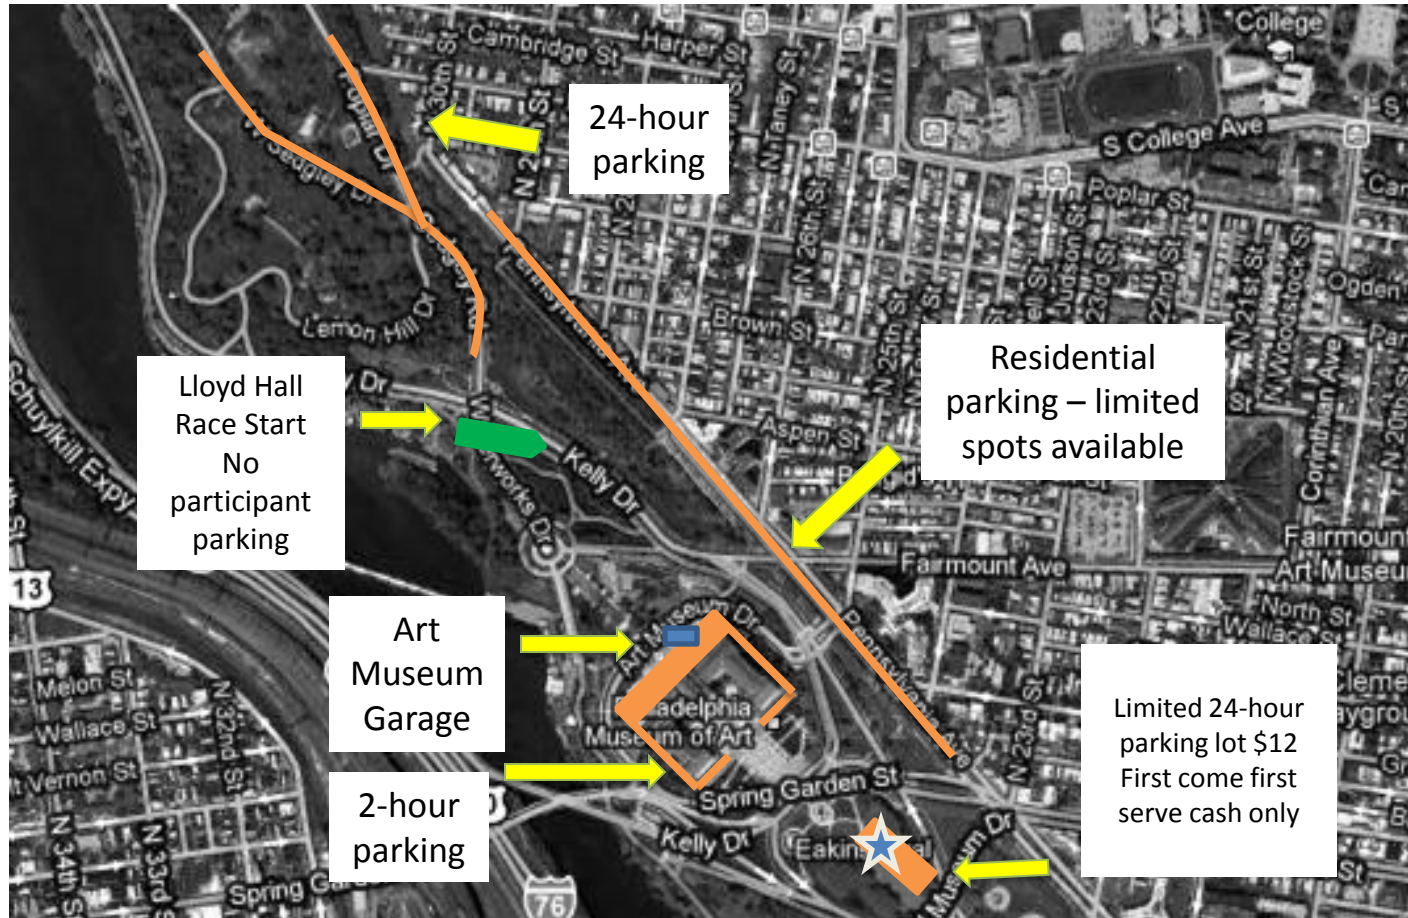

20 in 24: Suggested Parking Areas

BoMF strongly suggests you utilize labeled areas for parking

Please follow all local traffic laws and signs

Note: the art museum garage is available, but charges \$40.00 per day

★ No Runner or Volunteer Parking ★
at Lloyd Hall or the Waterworks